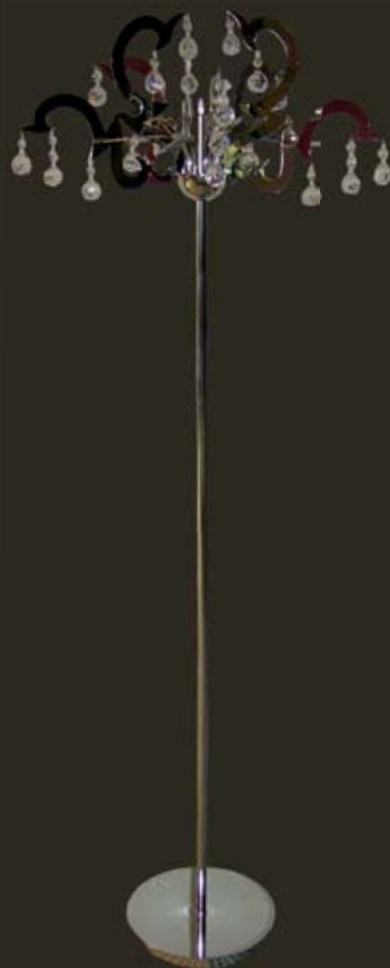

art JHTL32032
22*22*73 (HxWxD)
E27 60W 220V
material chome

art YB3803/7
50*50*167 (HxWxD)
G4 7*20W 12V
material chome